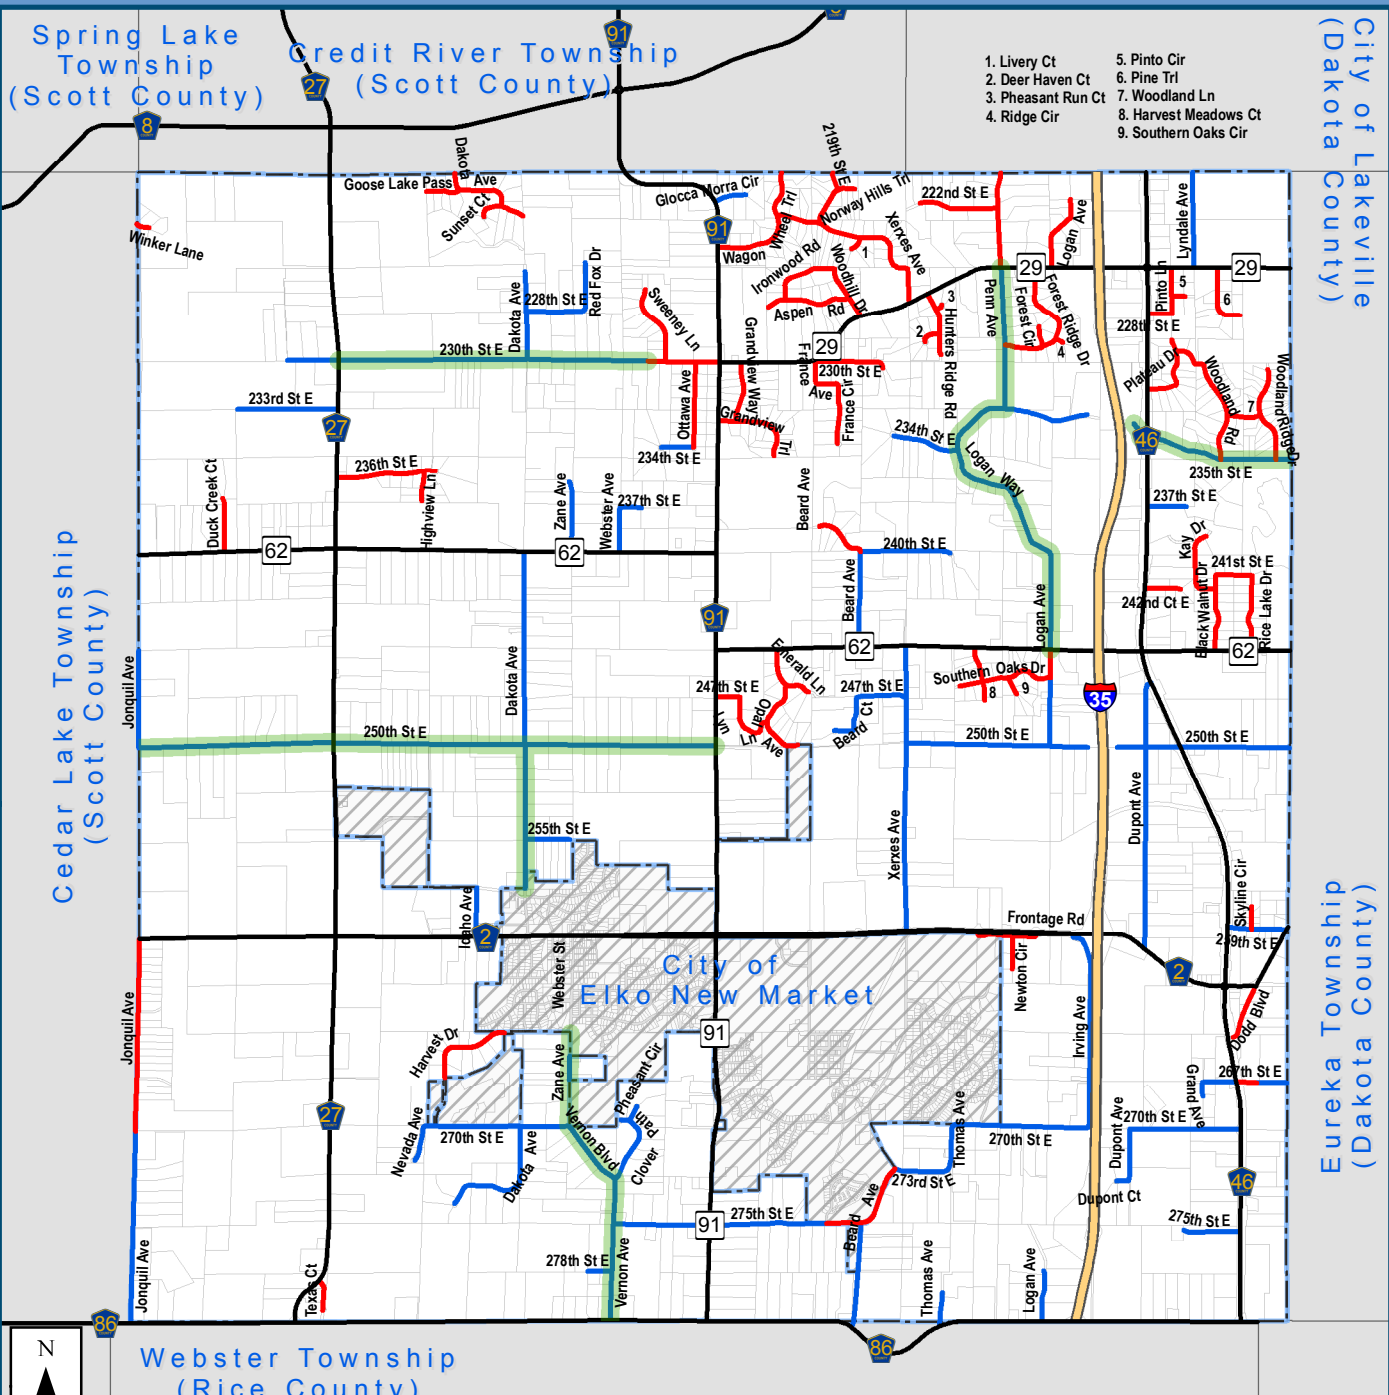

Date: 5/11/2017 | Coordinate System: NAD 1983 HARN Adj MN Scott Feet  
 C:\Data\Projects\WAFS\N\New Market Township\14074-2017-002\GIS\New Market Road 2017 Dust Control.mxd | Edited by: alissick

1. Livery Ct
2. Deer Haven Ct
3. Pheasant Run Ct
4. Ridge Cir
5. Pinto Cir
6. Pine Trl
7. Woodland Ln
8. Harvest Meadows Ct
9. Southern Oaks Cir

	12' Width Dust Control Application		18' Width Dust Control Application
	Paved Road		New Market Township Limits
	Non - Township Road		

# New Market Township

## Scott County, MN