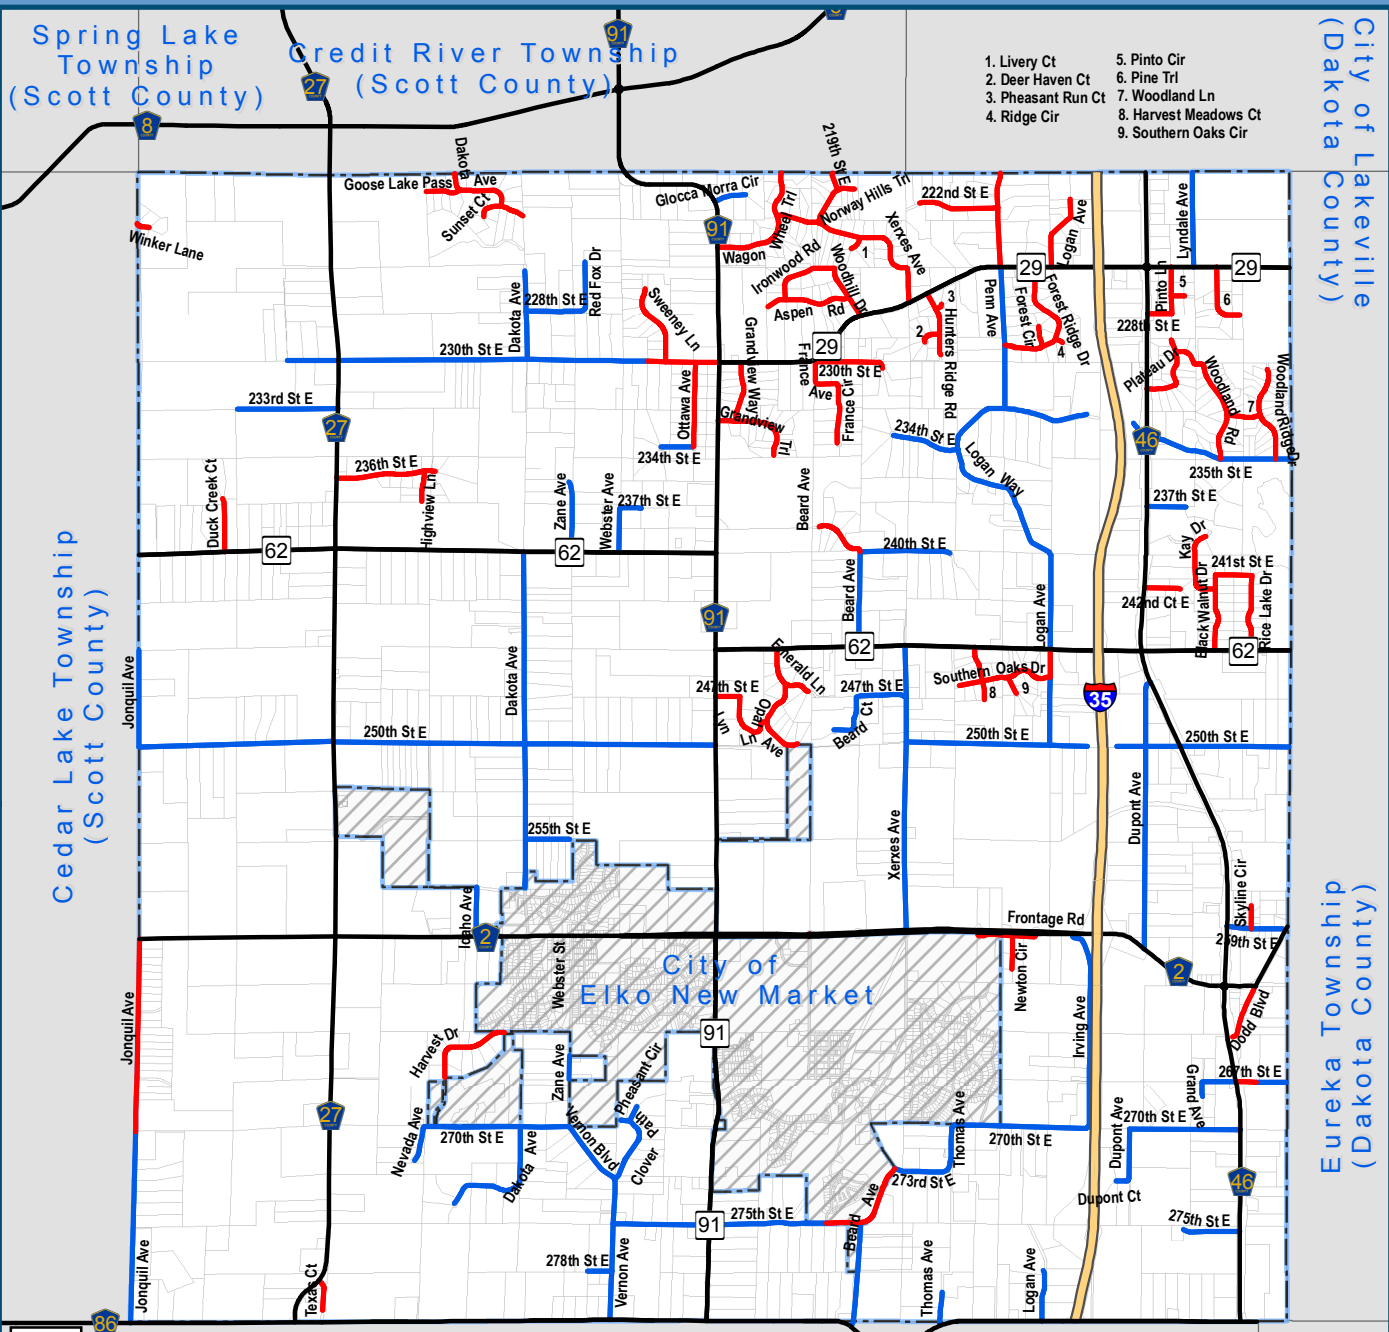

Date: 5/10/2017 | Coordinate System: NAD 1983 HARN Adj MN Scott Feet  
 C:\Data\Projects\WAFS\1\New Market Township\14074-2017-002\GIS\New Market Road Surface Type.mxd | Edited by: dlissick

- Gravel Road
- Paved Road
- Non - Township Road
- - - New Market Township Limits

# New Market Township

## Scott County, MN

### Gravel & Paved Township Roads

Any reliance upon this map is at user's own risk. AE2S does not warrant the map or its features are either spatially or temporally accurate or fit for a particular use.